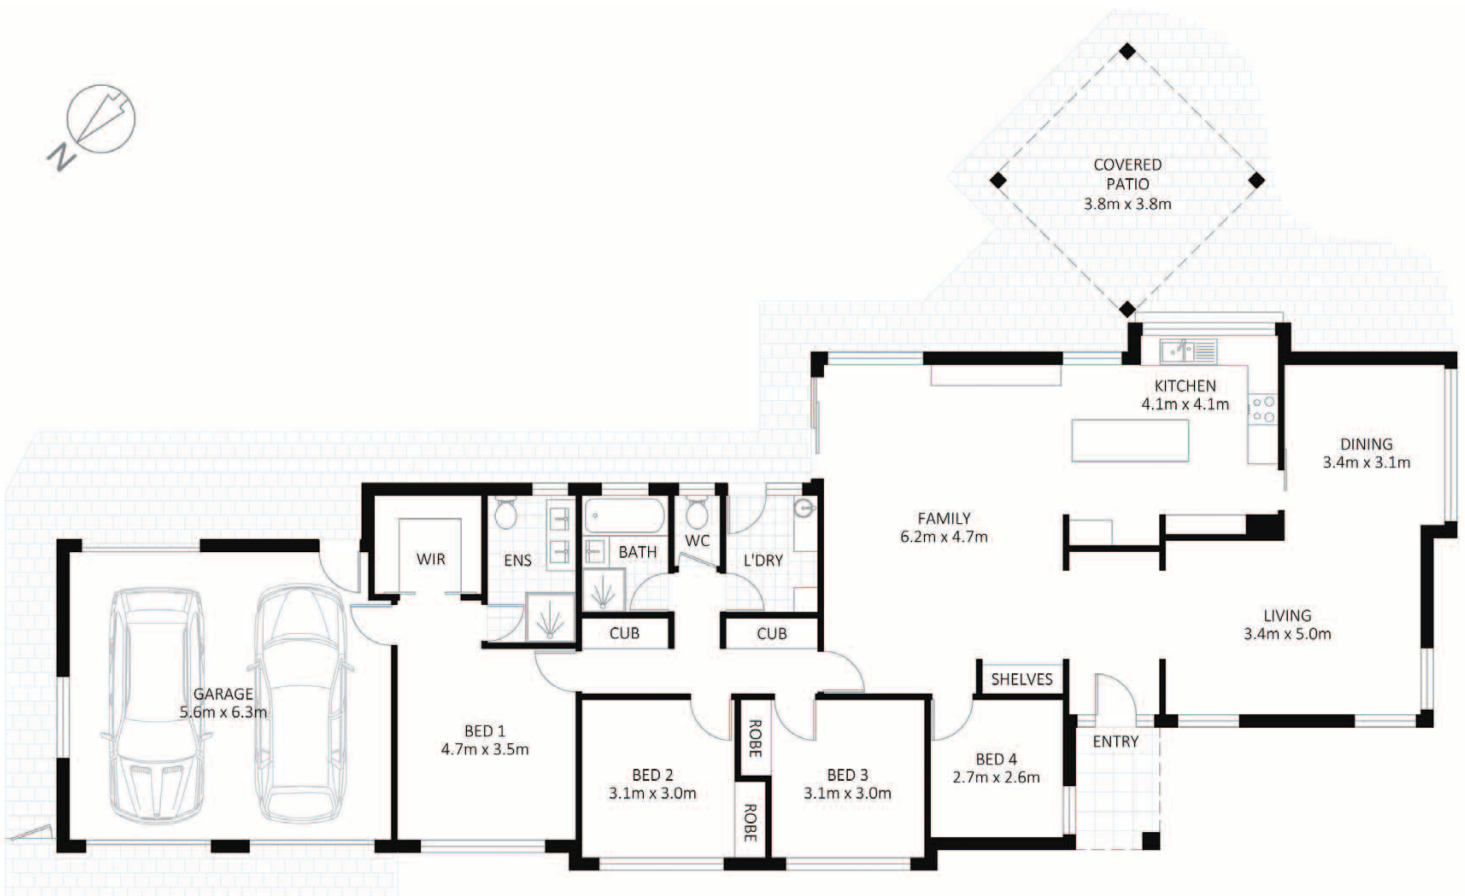

Single Level Classic – rare find in platinum arc position
48 Bangalow Avenue Mona Vale (cnr of Beaconsia Close)

Single Level Classic – rare find in platinum arc position
48 Bangalow Avenue Mona Vale (cnr of Beaconsia Close)